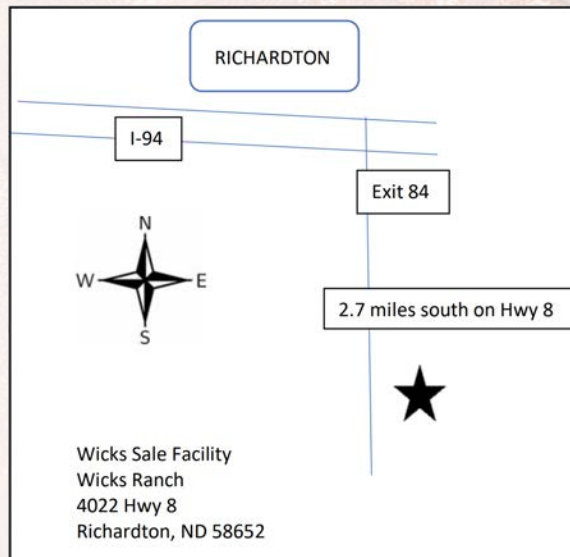

FEBRUARY 15, 2024
2 P.M. MST

RICHARDTON, ND

WASEMREDANGUS.COM

 @WASEMREDS

2024 NON-PARENT EPD AVERAGES

PROS	HB	GM	CED	BW	WW	YW	ADG	DMI	M	ME
89	53	35	-4	-1.8	62	100	0.23	1.51	25	4
HPG	CEM	STAY	MARB	YG	CW	REA	FAT			
12	7	15	0.41	0.07	23	0.11	0.02			